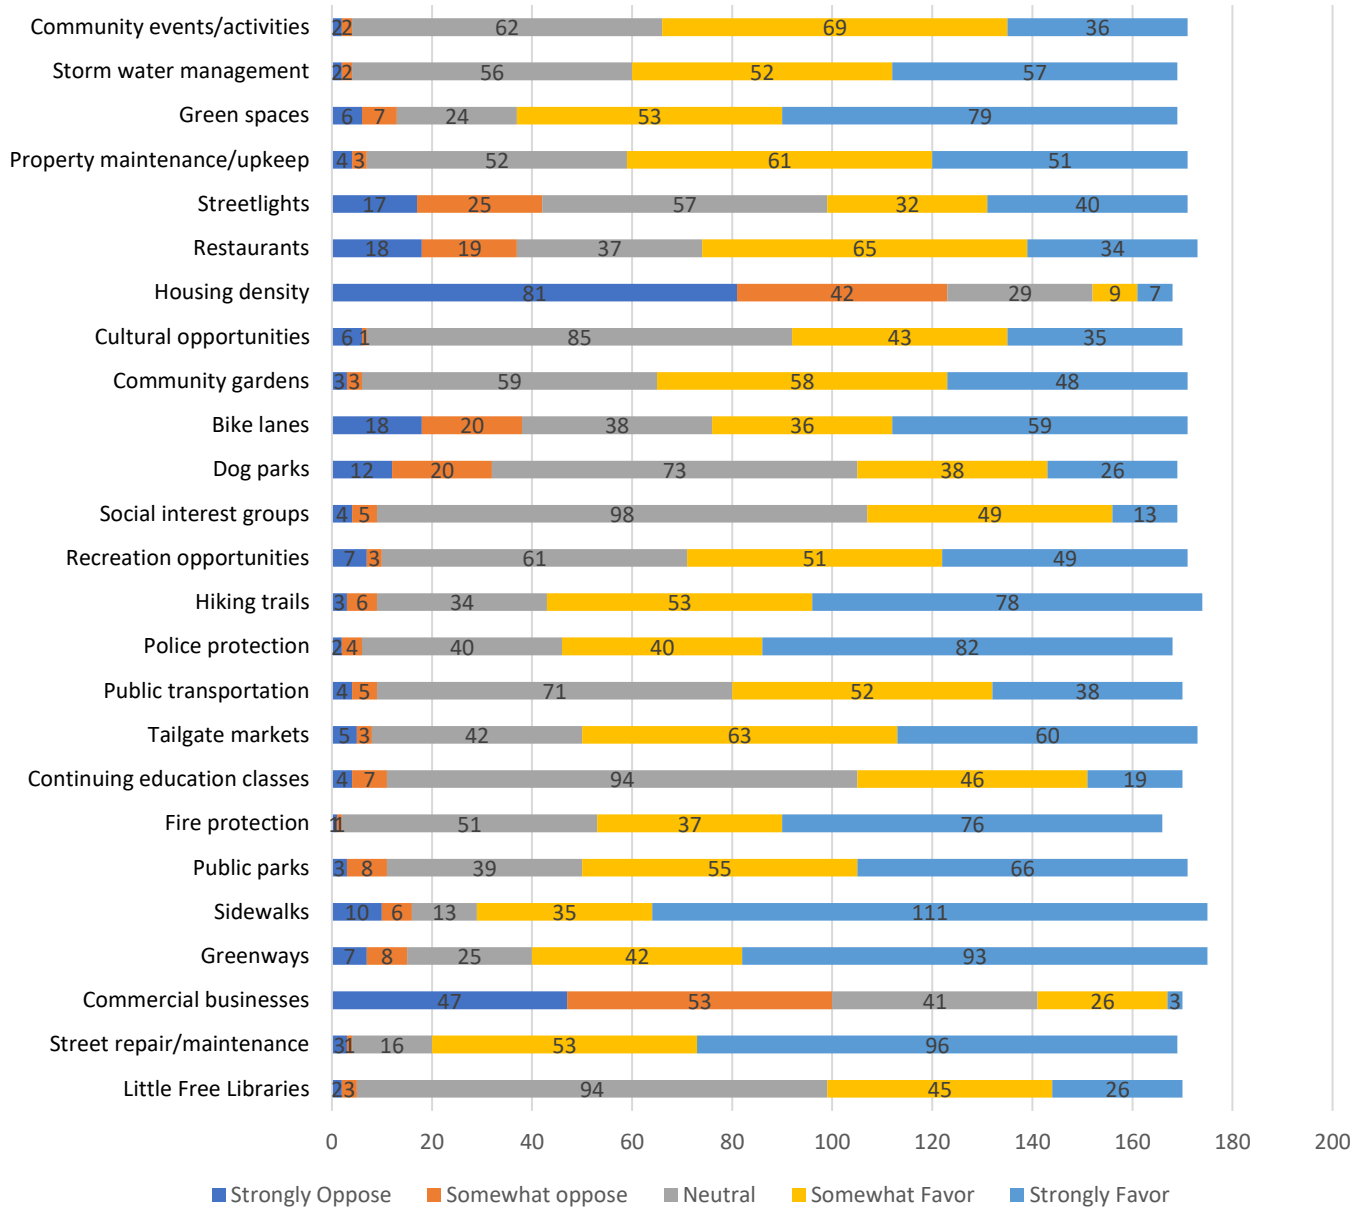

**Haw Creek Community Association  
Community Survey Findings  
Survey Responses from June-December 2018  
Number of Responses: 178**

How long have you lived in Haw Creek?

■ Less than 2 years ■ 2-5 years ■ 6-10 years ■ 11-15 years ■ 16-20 years ■ More than 20 years

## In the next 2-5 years, what do you hope to see more of in Haw Creek?

### How concerned are you about the following issues in Haw Creek?