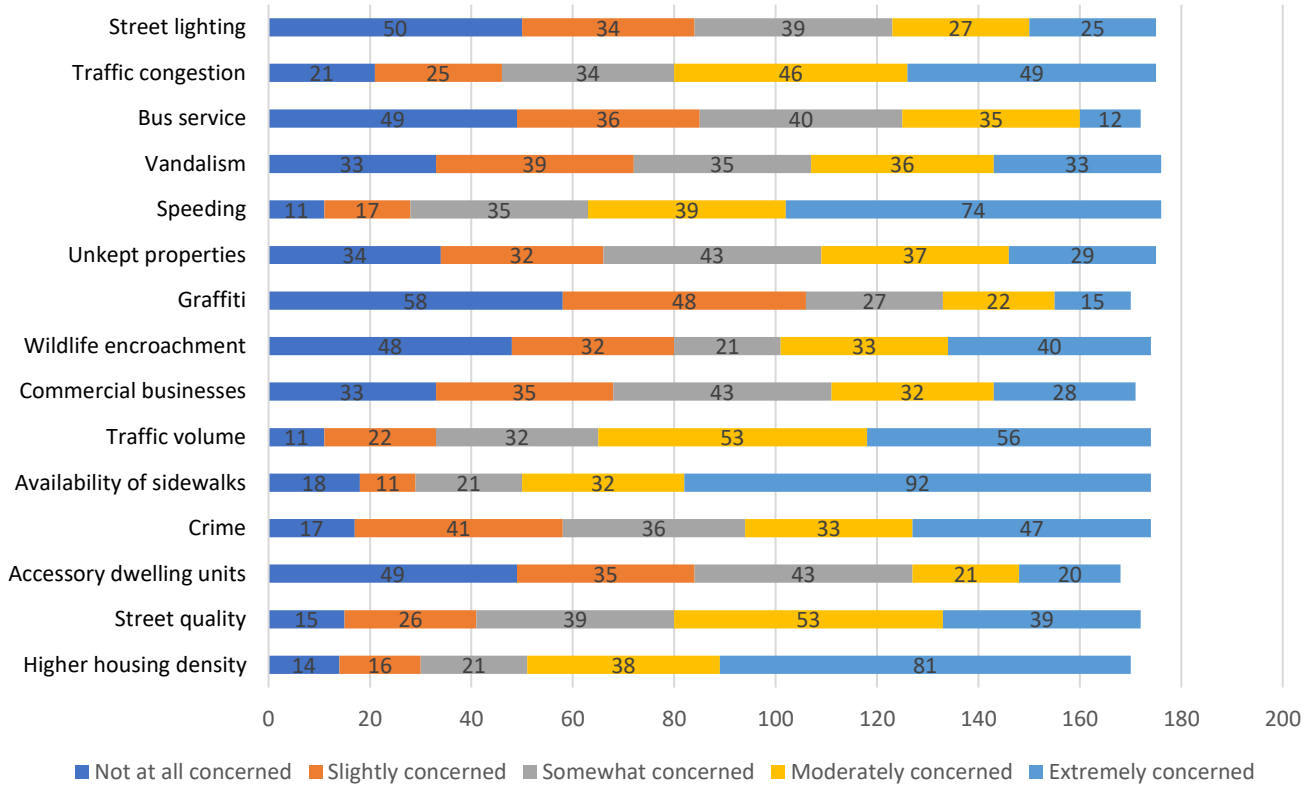

How concerned are you about the following issues in Haw Creek?