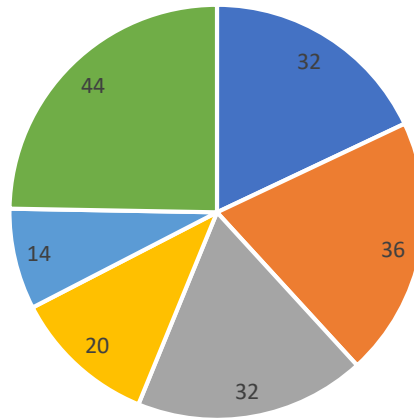

**Haw Creek Community Association  
Community Survey Findings  
Survey Responses from June-December 2018  
Number of Responses: 178**

How long have you lived in Haw Creek?

■ Less than 2 years ■ 2-5 years ■ 6-10 years ■ 11-15 years ■ 16-20 years ■ More than 20 years

## In the next 2-5 years, what do you hope to see more of in Haw Creek?