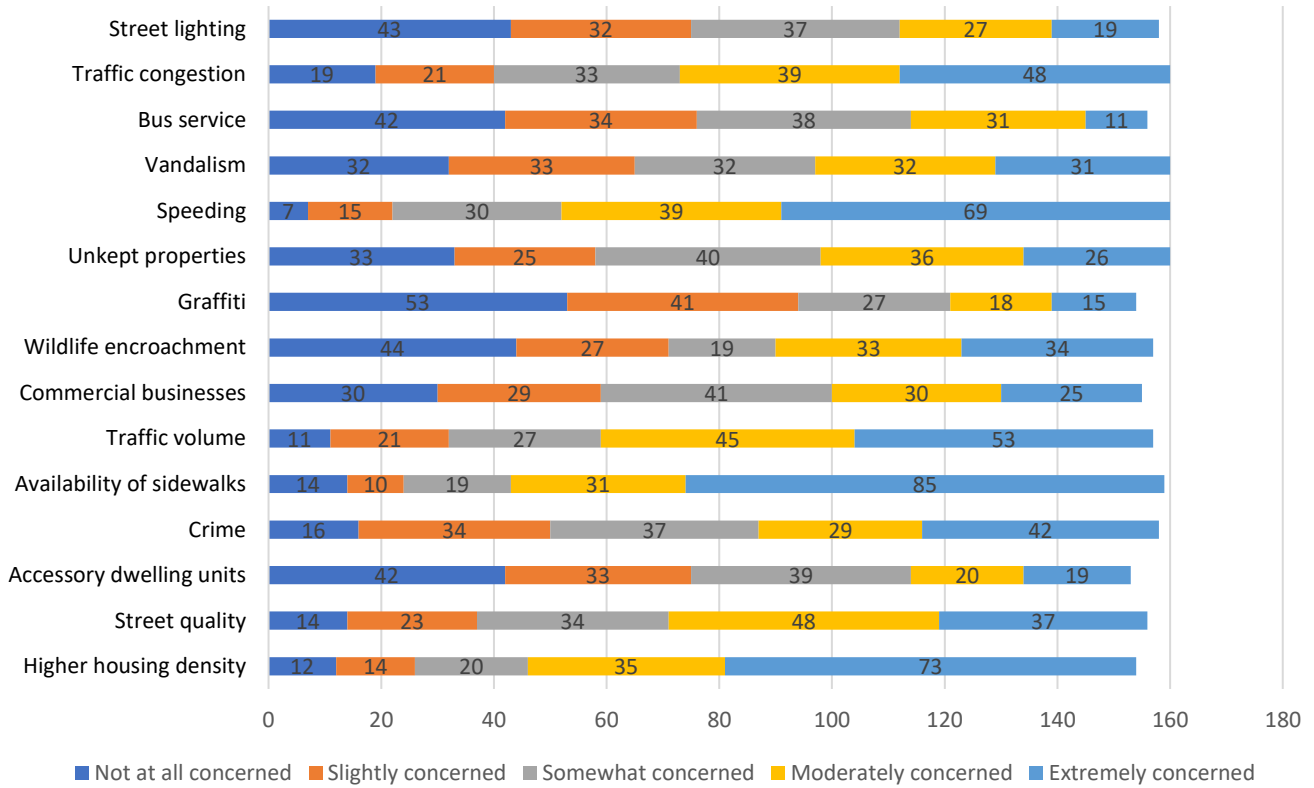

DRAFT RESULTS
NOT REPRESENTATIVE OF NEIGHBORHOOD

Haw Creek Community Association
Preliminary Draft Community Survey Findings
Survey Responses from June-December 2018
Number of Responses: 162

PLEASE NOTE: These are preliminary findings from too small of a sample size to be representative of Haw Creek. The information below is not a statistically-significant representation of priorities and attitudes in Haw Creek.

DRAFT RESULTS
NOT REPRESENTATIVE OF NEIGHBORHOOD

In the next 2-5 years, what do you hope to see more of in Haw Creek?

DRAFT RESULTS
NOT REPRESENTATIVE OF NEIGHBORHOOD

How concerned are you about the following issues in Haw Creek?