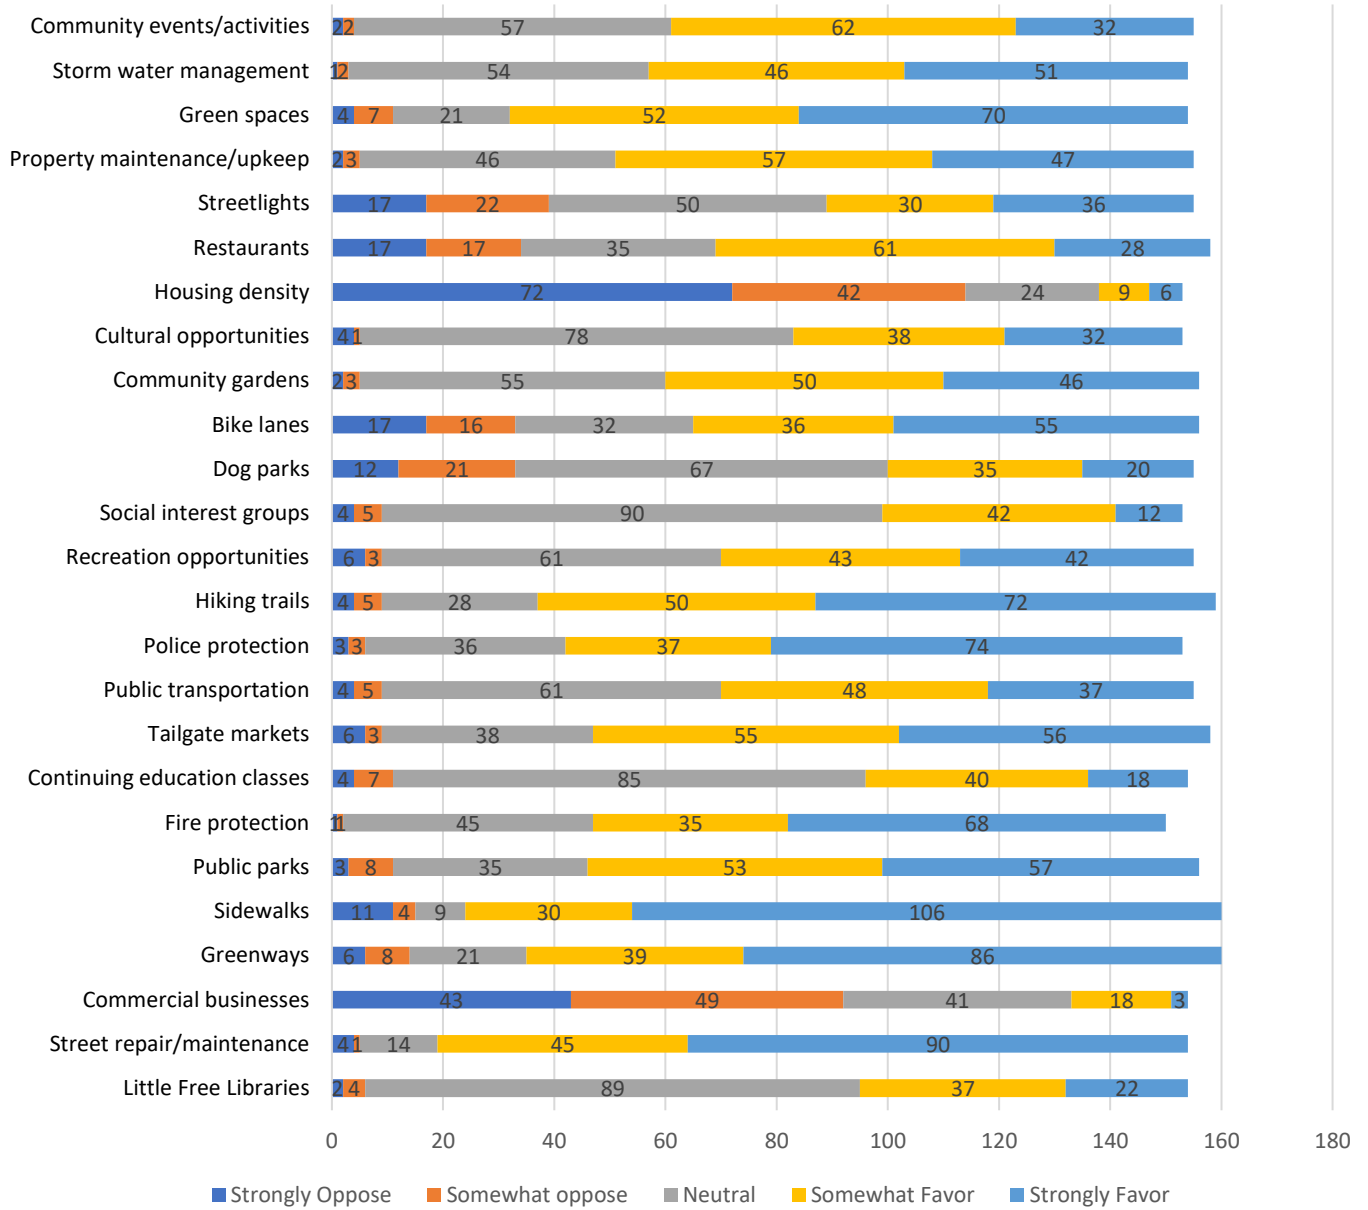

DRAFT RESULTS
NOT REPRESENTATIVE OF NEIGHBORHOOD

Haw Creek Community Association
Preliminary Draft Community Survey Findings
Survey Responses from June-December 2018
Number of Responses: 162

PLEASE NOTE: These are preliminary findings from too small of a sample size to be representative of Haw Creek. The information below is not a statistically-significant representation of priorities and attitudes in Haw Creek.

DRAFT RESULTS
NOT REPRESENTATIVE OF NEIGHBORHOOD

In the next 2-5 years, what do you hope to see more of in Haw Creek?

DRAFT RESULTS
NOT REPRESENTATIVE OF NEIGHBORHOOD

How concerned are you about the following issues in Haw Creek?

What would you like to see the HCCA offer more of?