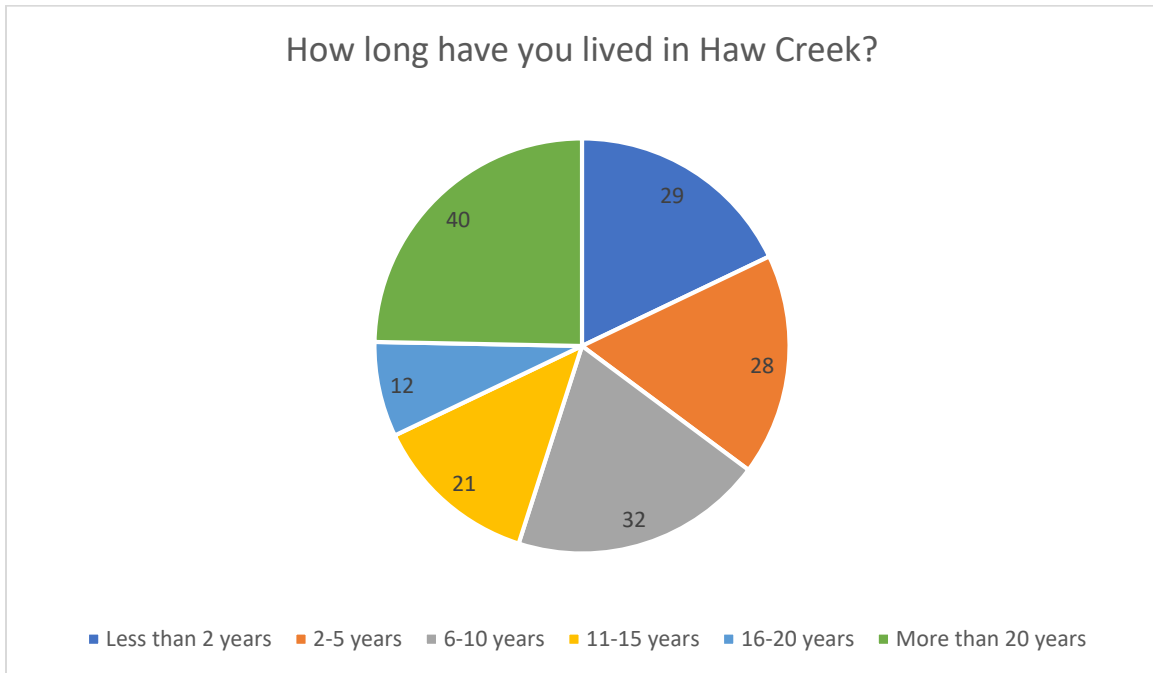

DRAFT RESULTS
NOT REPRESENTATIVE OF NEIGHBORHOOD

Haw Creek Community Association
Preliminary Draft Community Survey Findings
Survey Responses from June-December 2018
Number of Responses: 162

PLEASE NOTE: These are preliminary findings from too small of a sample size to be representative of Haw Creek. The information below is not a statistically-significant representation of priorities and attitudes in Haw Creek.

DRAFT RESULTS
NOT REPRESENTATIVE OF NEIGHBORHOOD

In the next 2-5 years, what do you hope to see more of in Haw Creek?

DRAFT RESULTS
NOT REPRESENTATIVE OF NEIGHBORHOOD

How concerned are you about the following issues in Haw Creek?